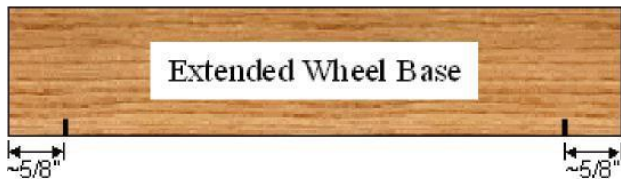

Extended Drilled Block or Kit