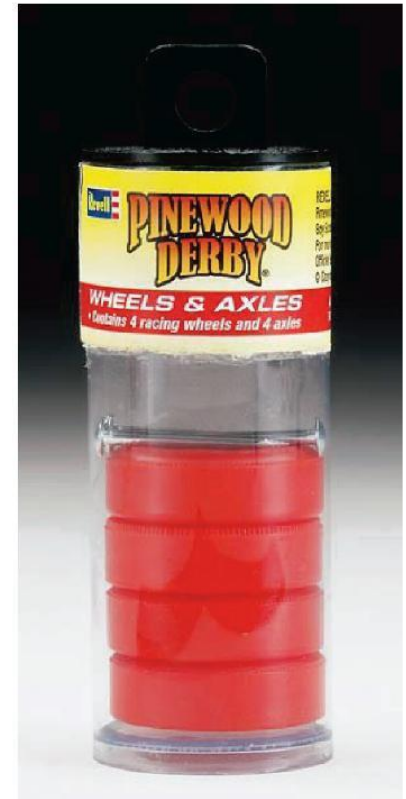

# NO GO

NOT ACCEPTABLE PER NORTH STAR DISTRICT RULES

Shaved to reduce mass

Rounded

Shaved for only two points of contact. (H Profile)

Shaped for only one point of contact. (V Profile)