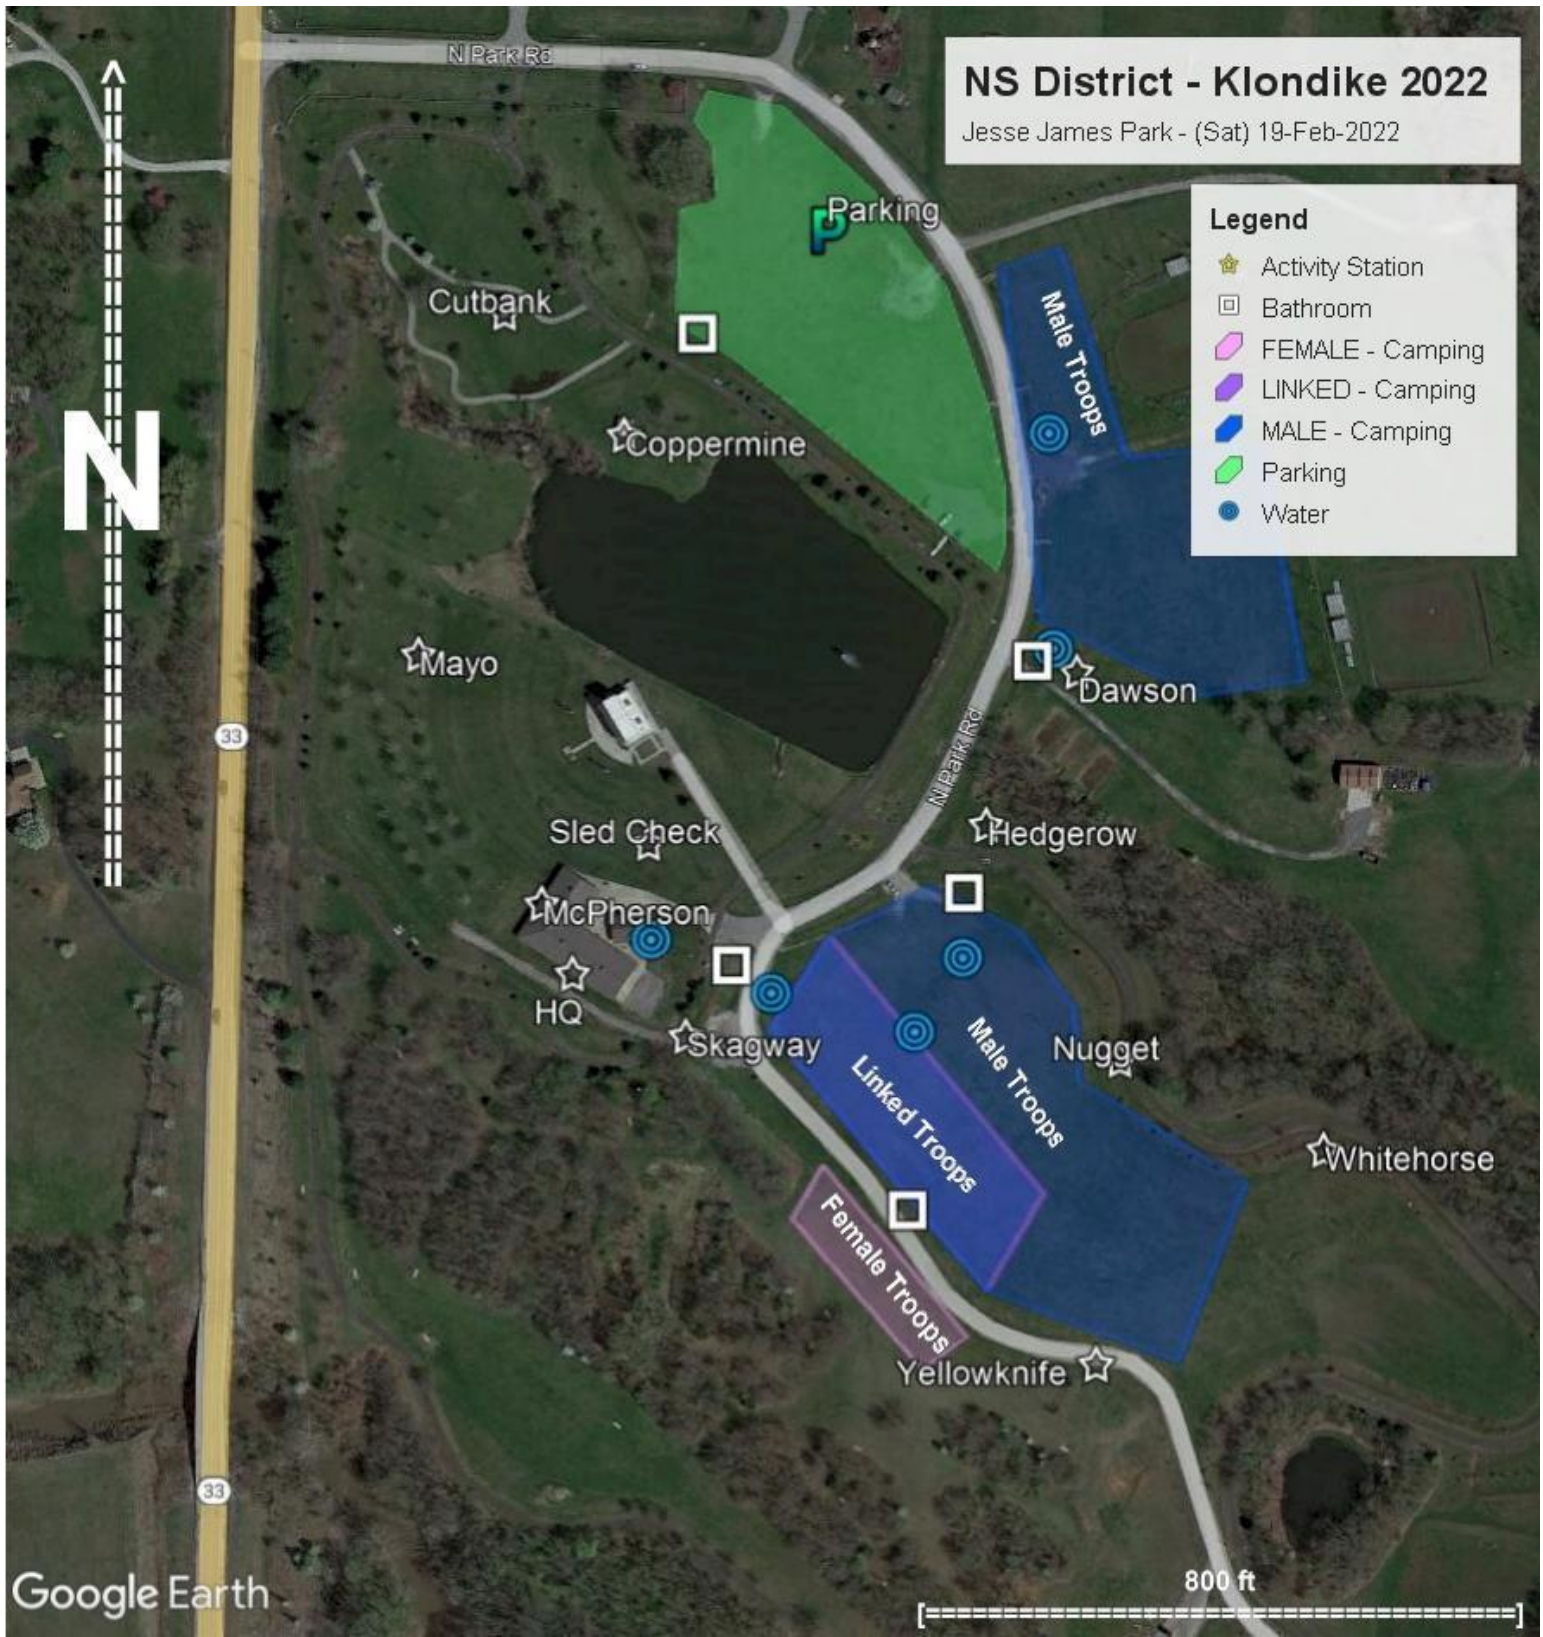

NS District - Klondike 2022

Jesse James Park - (Sat) 19-Feb-2022

Legend

- ☆ Activity Station
- Bathroom
- ♀ FEMALE - Camping
- ♂ LINKED - Camping
- ♂ MALE - Camping
- 🅑 Parking
- 🌊 Water

Google Earth

800 ft